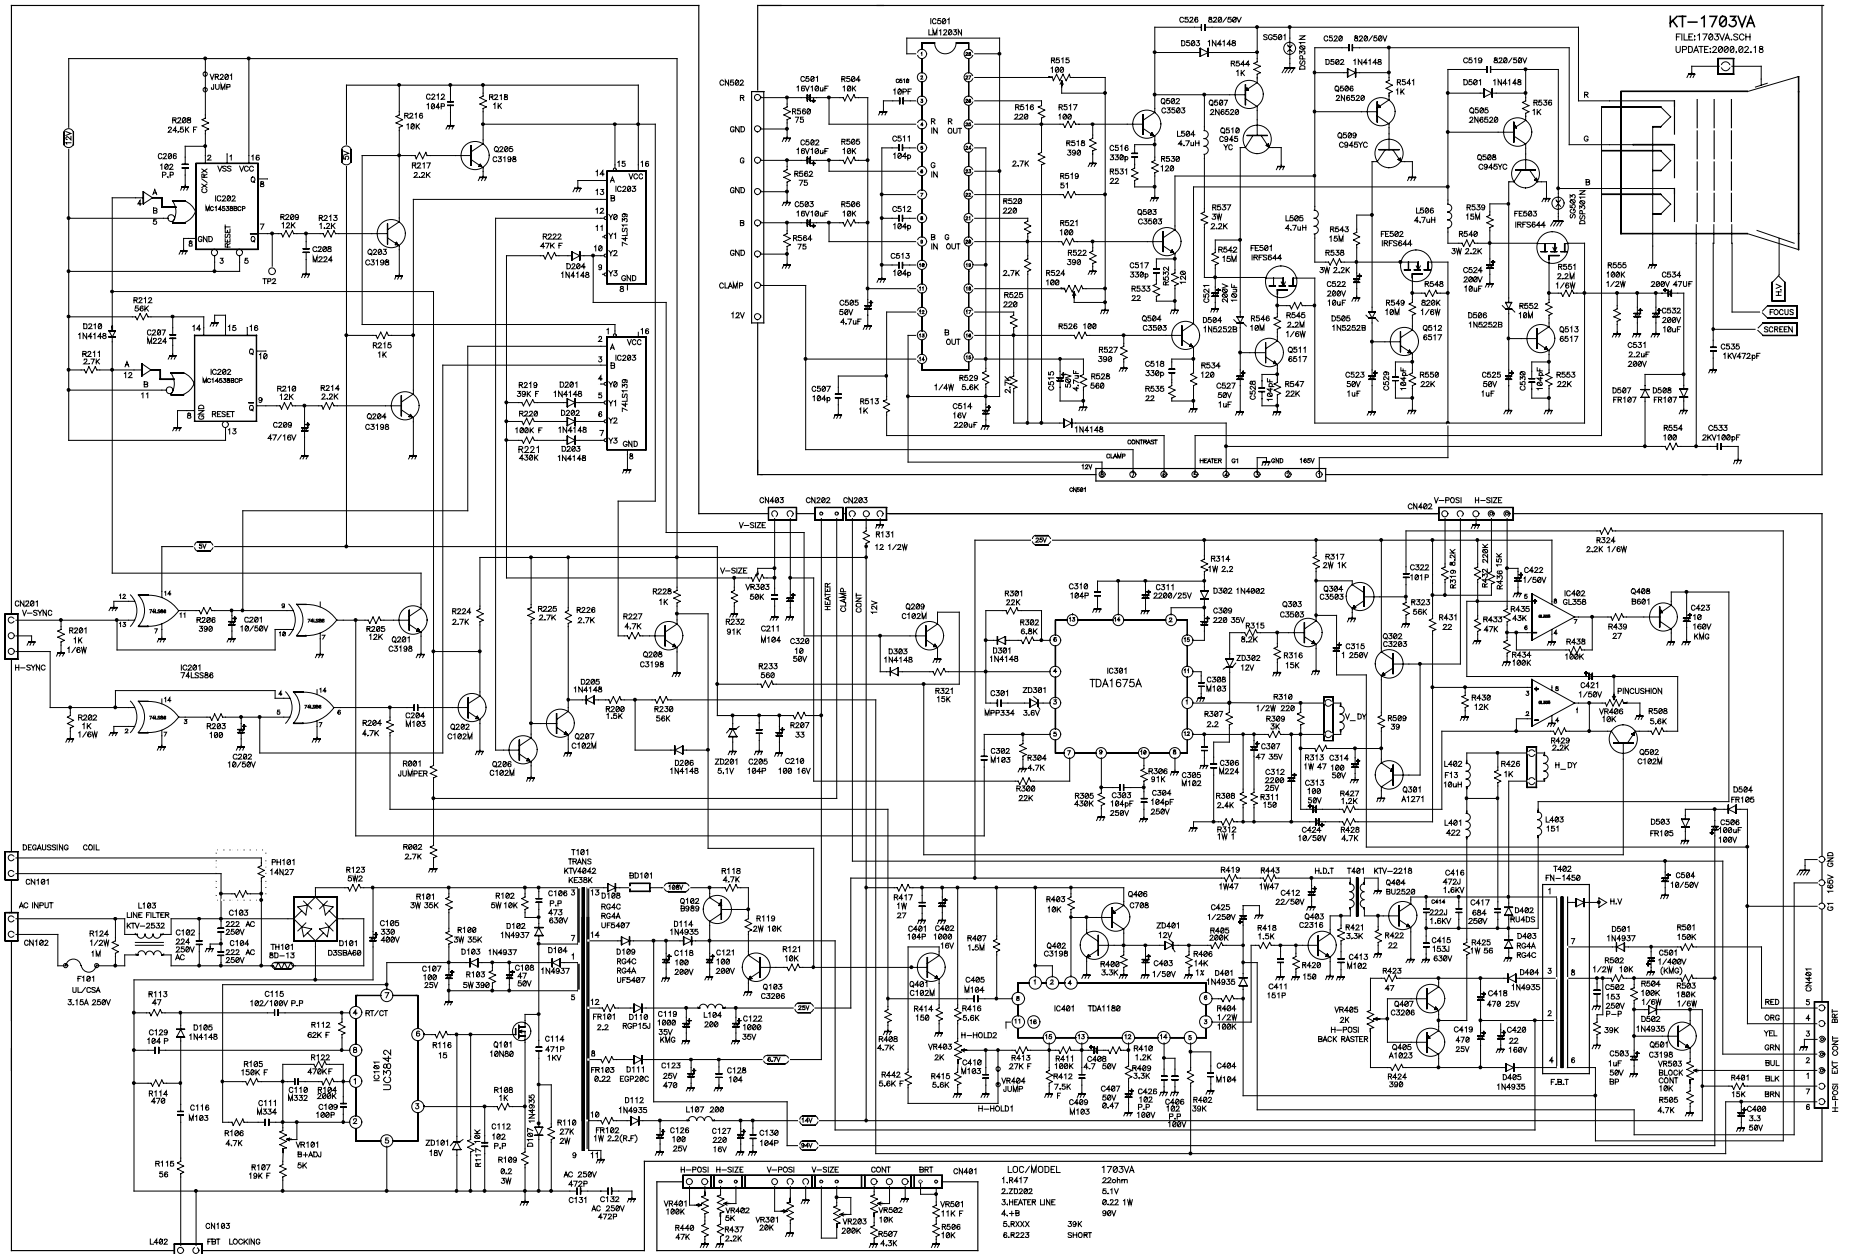

- GRAY
- WHITE
- ORANGE
- RED
- YELLOW
- GREEN
- BLUE

# KT1703NA Neck Board

GND HEATER +12V CONTRAST +100V BLK G1 +135V

# KT1703VAE

# KT1703VE