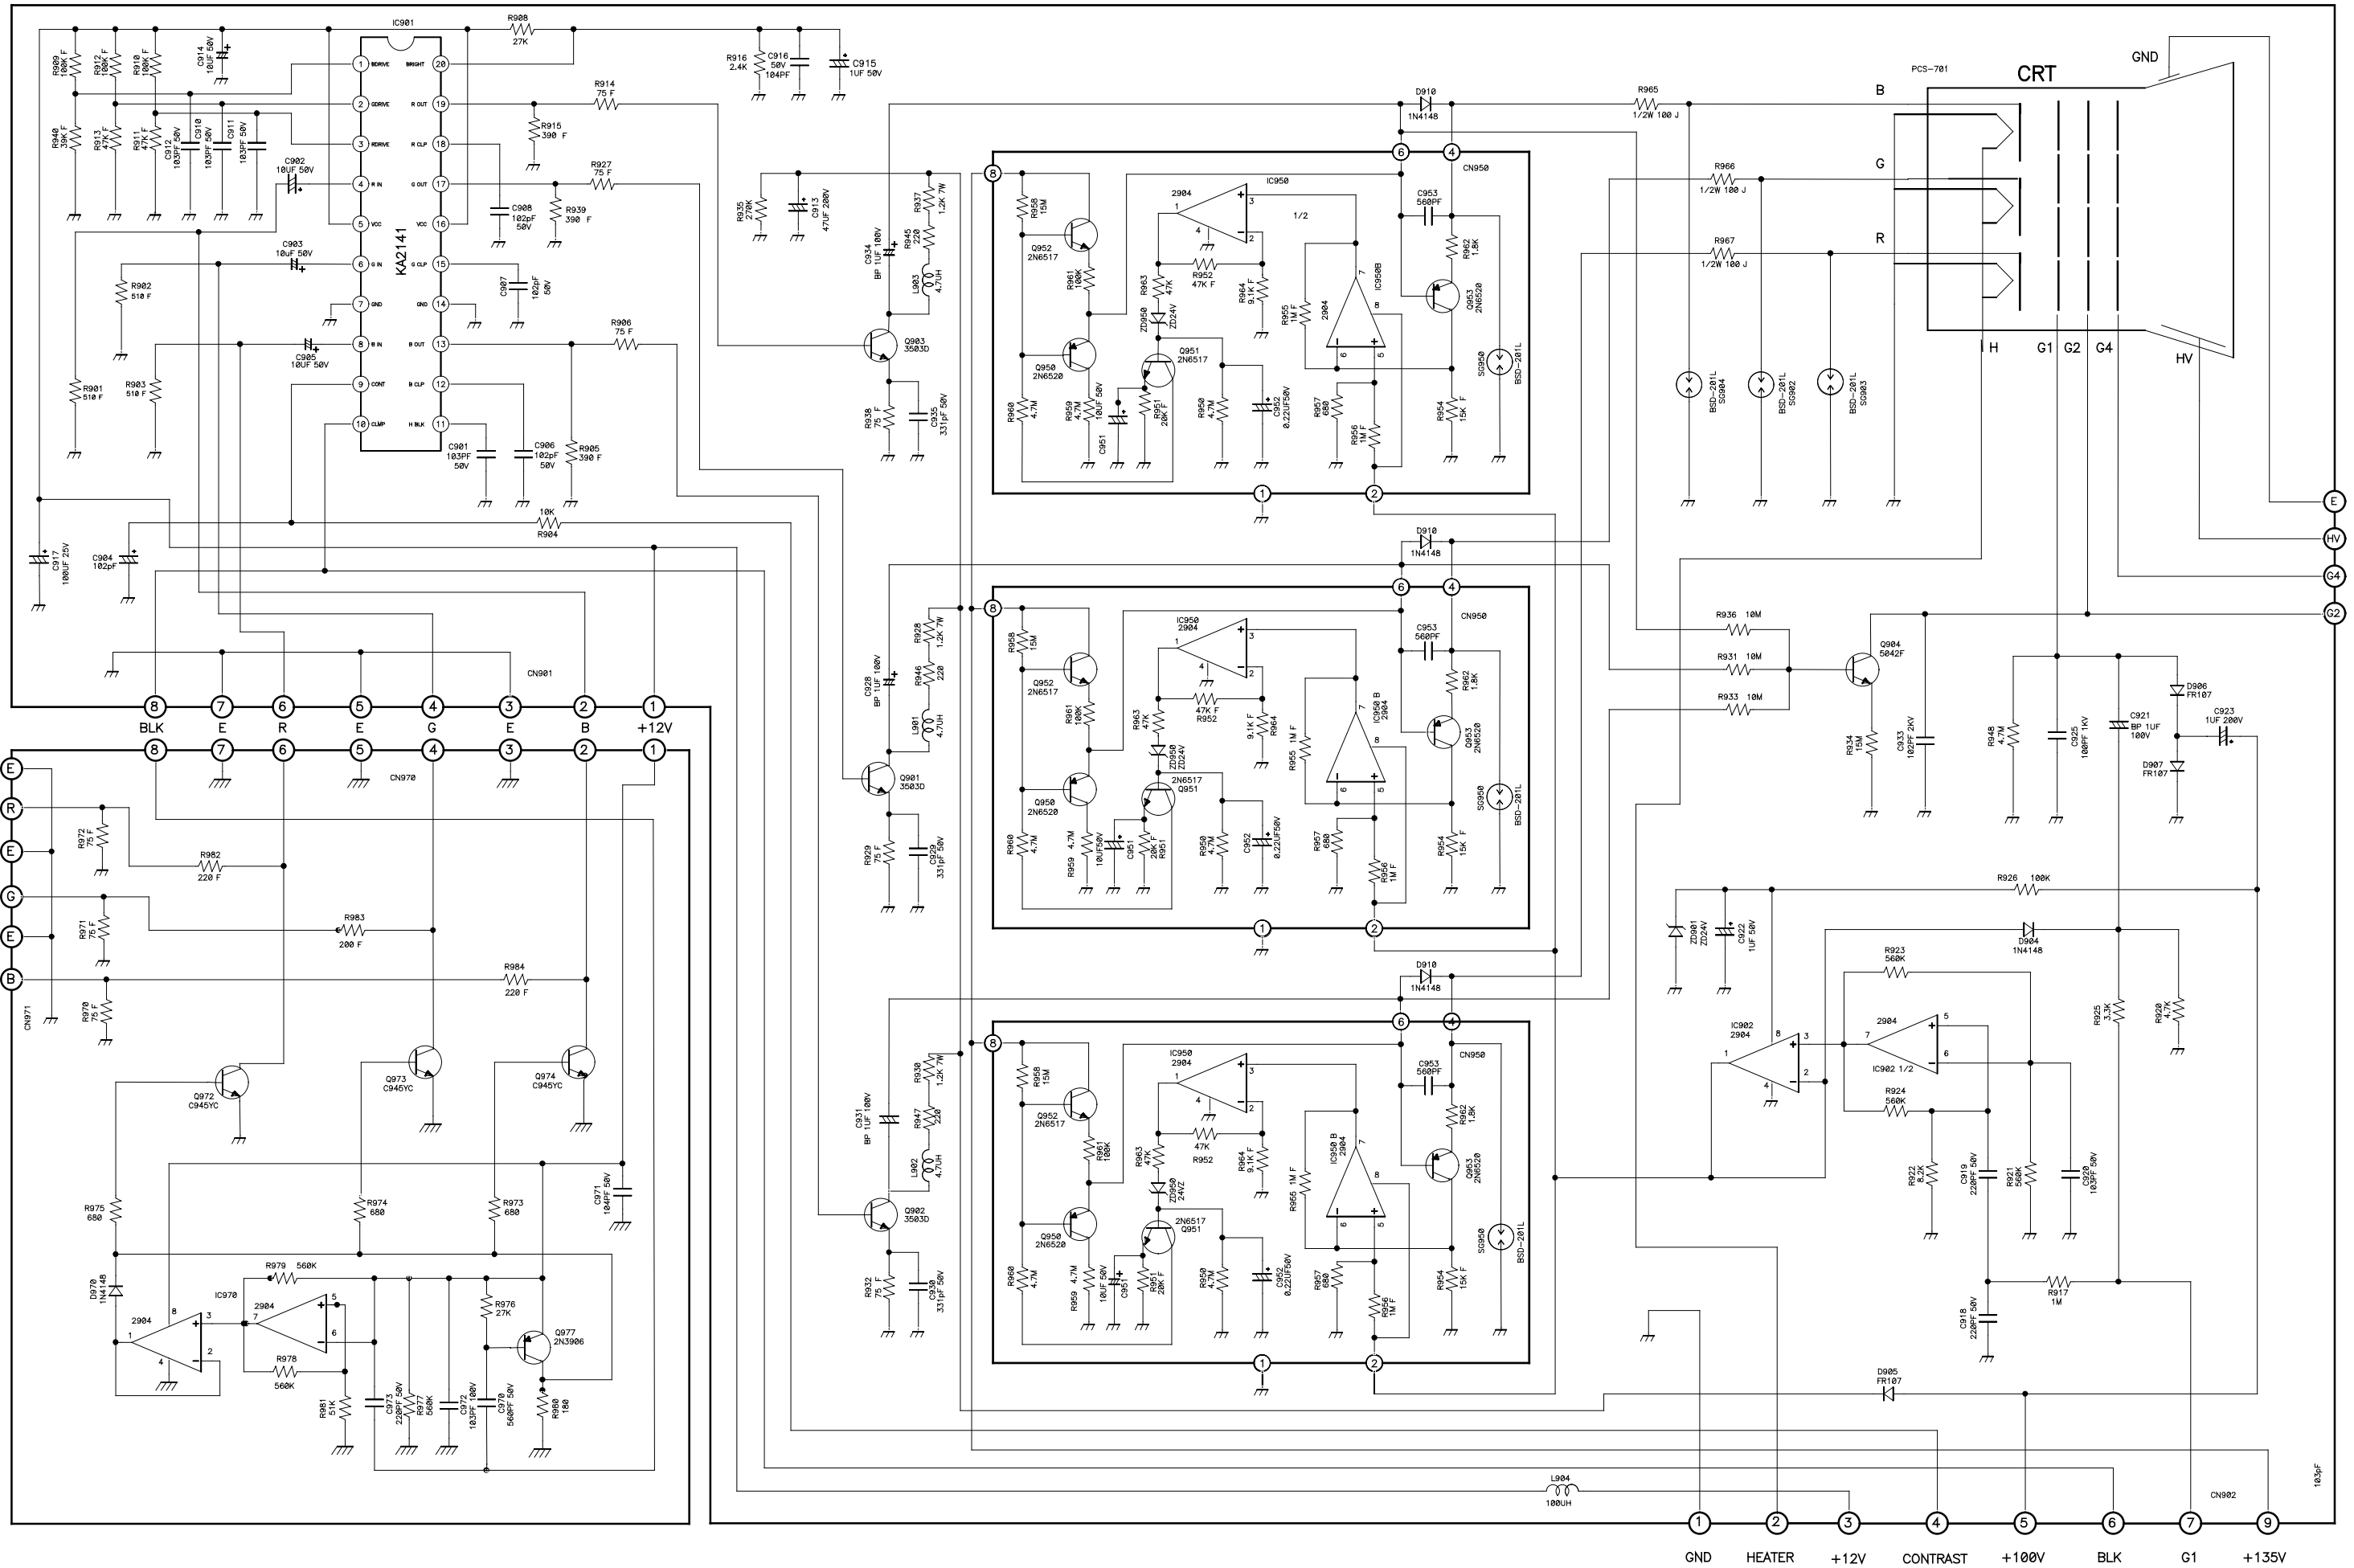

- GRAY
- WHITE
- ORANGE
- RED
- YELLOW
- GREEN
- BLUE

# KT1703NA Neck Board

GND HEATER +12V CONTRAST +100V BLK G1 +135V

# KT1703VAE

# KT1703VE