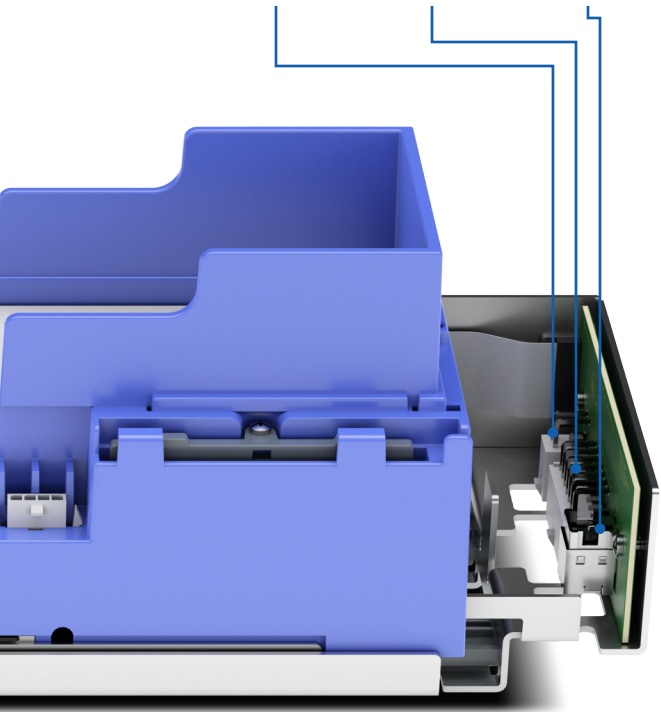

POWER   **NETPLEX & SERIAL**   **USB**