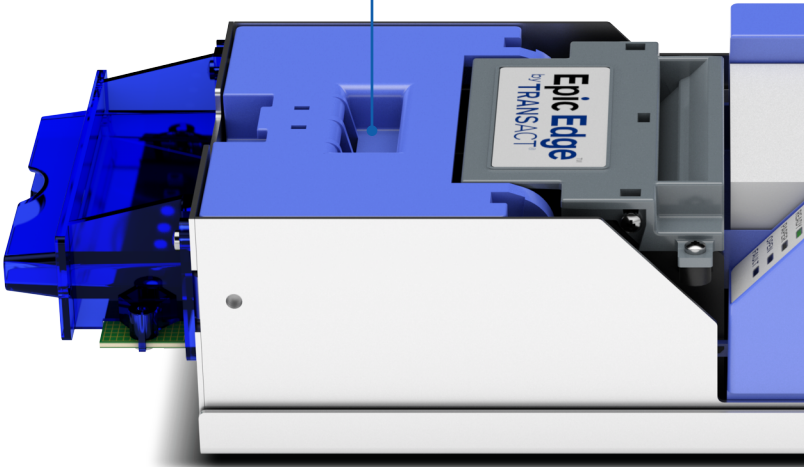

YOUR OLD PRINTER TECHNOLOGY JUST GOT EDGED OUT

TransAct's Epic Edge™ is the most innovative TITO printer on the market, as it's the only one that features an unmatched 300 DPI, a high-speed firmware uploading solution and a single interface board for all games. These unique functions are specifically designed to optimize casino efficiency and save operators time. Epic Edge tickets also feature dynamic graphic images, making it ideal for implementation alongside bonusing applications such as Epicentral® from TransAct®.

Why settle for subpar technology? Have an "Edge" over the rest.

300 DPI

The Epic Edge™ offers more than twofold of improvement in image quality over current industry options thanks to its 300 DPI print resolution. This unmatched resolution not only provides stunning graphics and eye-catching tickets, but it also saves casino operators time. By printing high-quality razor-sharp barcodes, the “Edge” increases ticket acceptance rates and reduces attendant calls, optimizing casino performance and allowing slot and table operations to run at peak efficiency. This high-resolution also provides for a nearly unlimited array of characters of multiple languages to fit the needs of casinos world-wide.

300DPI

90,000 pixels per inch

FASTEST FIRMWARE UPLOADING

Epic Edge™ comes with two additional high-speed interfaces to simplify firmware updates and graphics downloads.

A new Micro SD Card interface makes it simple to update the printer on the slot floor, without having to carry a laptop or turn off the slot machine. Simply un-rack the printer, plug in a Micro SD Card and wait for a printed ticket confirming that the update is complete.