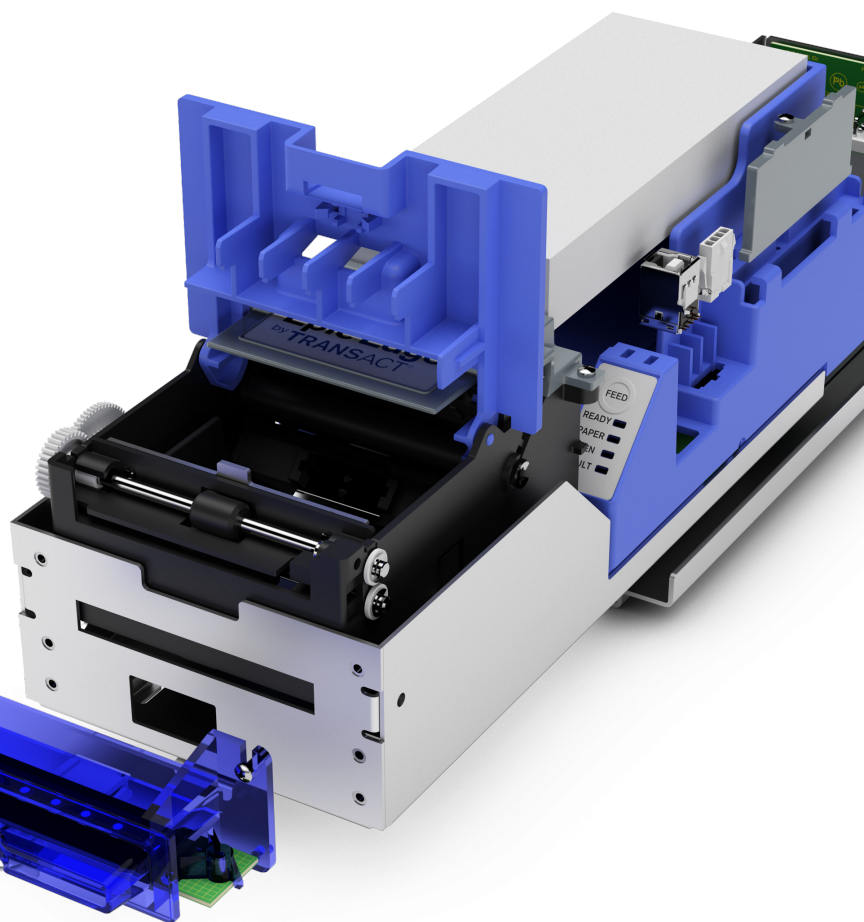

Epic Edge™
by **TRANSACT®**

THE INDUSTRY'S NEWEST AND MOST ADVANCED TITO PRINTER

The next-generation Epic Edge™ is the latest and best choice in ticket in/ ticket out (TITO) printers, offering the highest print quality in the market thanks to its unmatched print resolution and cutting-edge features. Packed with technology to simplify your operations and improve slot floor performance, the Epic Edge retains key designs from the ever reliable and industry award-winning Epic 950®.

YOUR OLD PRINTER TECHNOLOGY JUST GOT EDGED OUT

TransAct's Epic Edge™ is the most innovative TITO printer on the market, as it's the only one that features an unmatched 300 DPI, a high-speed firmware uploading solution and a single interface board for all games. These unique functions are specifically designed to optimize casino efficiency and save operators time. Epic Edge tickets also feature dynamic graphic images, making it ideal for implementation alongside bonusing applications such as Epicentral® from TransAct®.

Why settle for subpar technology? Have an "Edge" over the rest.

300 DPI

The Epic Edge™ offers more than twofold of improvement in image quality over current industry options thanks to its 300 DPI print resolution. This unmatched resolution not only provides stunning graphics and eye-catching tickets, but it also saves casino operators time. By printing high-quality razor-sharp barcodes, the “Edge” increases ticket acceptance rates and reduces attendant calls, optimizing casino performance and allowing slot and table operations to run at peak efficiency. This high-resolution also provides for a nearly unlimited array of characters of multiple languages to fit the needs of casinos world-wide.