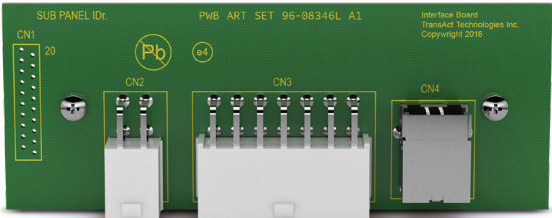

Why settle for subpar technology? Have an "Edge" over the rest.

300 DPI

The Epic Edge™ offers more than twofold of improvement in image quality over current industry options thanks to its 300 DPI print resolution. This unmatched resolution not only provides stunning graphics and eye-catching tickets, but it also saves casino operators time. By printing high-quality razor-sharp barcodes, the “Edge” increases ticket acceptance rates and reduces attendant calls, optimizing casino performance and allowing slot and table operations to run at peak efficiency. This high-resolution also provides for a nearly unlimited array of characters of multiple languages to fit the needs of casinos world-wide.

300DPI

90,000 pixels per inch

FASTEST FIRMWARE UPLOADING

Epic Edge™ comes with two additional high-speed interfaces to simplify firmware updates and graphics downloads.

A new Micro SD Card interface makes it simple to update the printer on the slot floor, without having to carry a laptop or turn off the slot machine. Simply un-rack the printer, plug in a Micro SD Card and wait for a printed ticket confirming that the update is complete.

A high-speed USB Interface makes it easy to connect the Epic Edge to a laptop for updates performed on or off the casino floor.

ECO-FRIENDLY TICKET BUCKET

The Epic Edge™ contains an adjustable ticket bucket that allows operators to use smaller, paper-saving tickets to work with ecological programs being implemented in casinos. More functional than ever, the Epic Edge can handle two ticket sizes. The new smaller (120mm) ticket enables casinos to save money while also helping casinos achieve environmental goals. Additionally, the Epic Edge also handles standard (156mm) tickets.

ONE PRINTER FOR ALL GAMES

The Epic Edge™ is the one printer that can be used interchangeably in all OEM platforms. By incorporating all interfaces into one board, casino operators reduce costs by only inventorying a single printer, for any game.