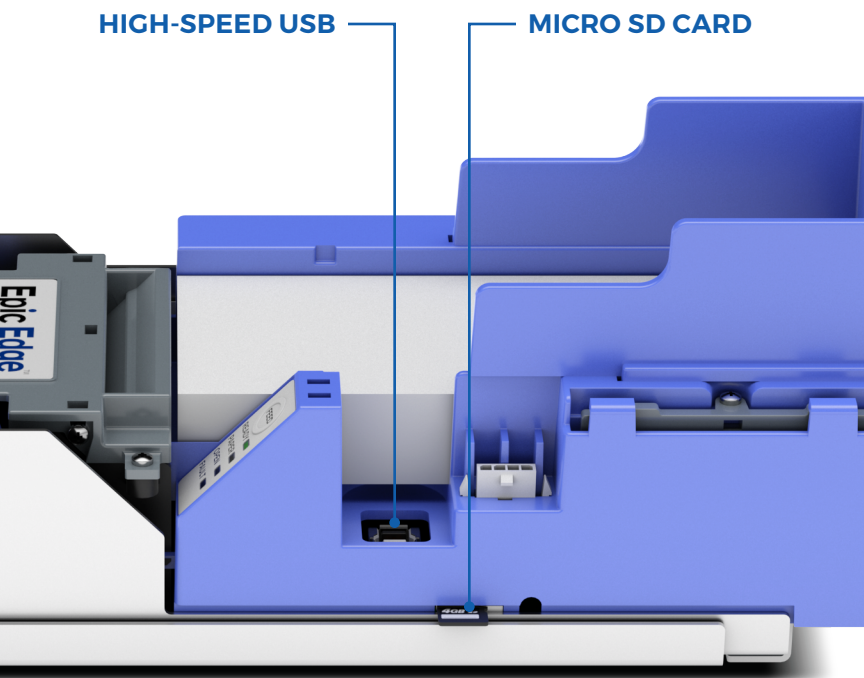

Why settle for subpar technology? Have an "Edge" over the rest.

300 DPI

The Epic Edge™ offers more than twofold of improvement in image quality over current industry options thanks to its 300 DPI print resolution. This unmatched resolution not only provides stunning graphics and eye-catching tickets, but it also saves casino operators time. By printing high-quality razor-sharp barcodes, the “Edge” increases ticket acceptance rates and reduces attendant calls, optimizing casino performance and allowing slot and table operations to run at peak efficiency. This high-resolution also provides for a nearly unlimited array of characters of multiple languages to fit the needs of casinos world-wide.

300DPI

90,000 pixels per inch

FASTEST FIRMWARE UPLOADING

Epic Edge™ comes with two additional high-speed interfaces to simplify firmware updates and graphics downloads.

A new Micro SD Card interface makes it simple to update the printer on the slot floor, without having to carry a laptop or turn off the slot machine. Simply un-rack the printer, plug in a Micro SD Card and wait for a printed ticket confirming that the update is complete.

A high-speed USB Interface makes it easy to connect the Epic Edge to a laptop for updates performed on or off the casino floor.

ECO-FRIENDLY TICKET BUCKET

The Epic Edge™ contains an adjustable ticket bucket that allows operators to use smaller, paper-saving tickets to work with ecological programs being implemented in casinos. More functional than ever, the Epic Edge can handle two ticket sizes. The new smaller (120mm) ticket enables casinos to save money while also helping casinos achieve environmental goals. Additionally, the Epic Edge also handles standard (156mm) tickets.

ONE PRINTER FOR ALL GAMES

The Epic Edge™ is the one printer that can be used interchangeably in all OEM platforms. By incorporating all interfaces into one board, casino operators reduce costs by only inventorying a single printer, for any game.