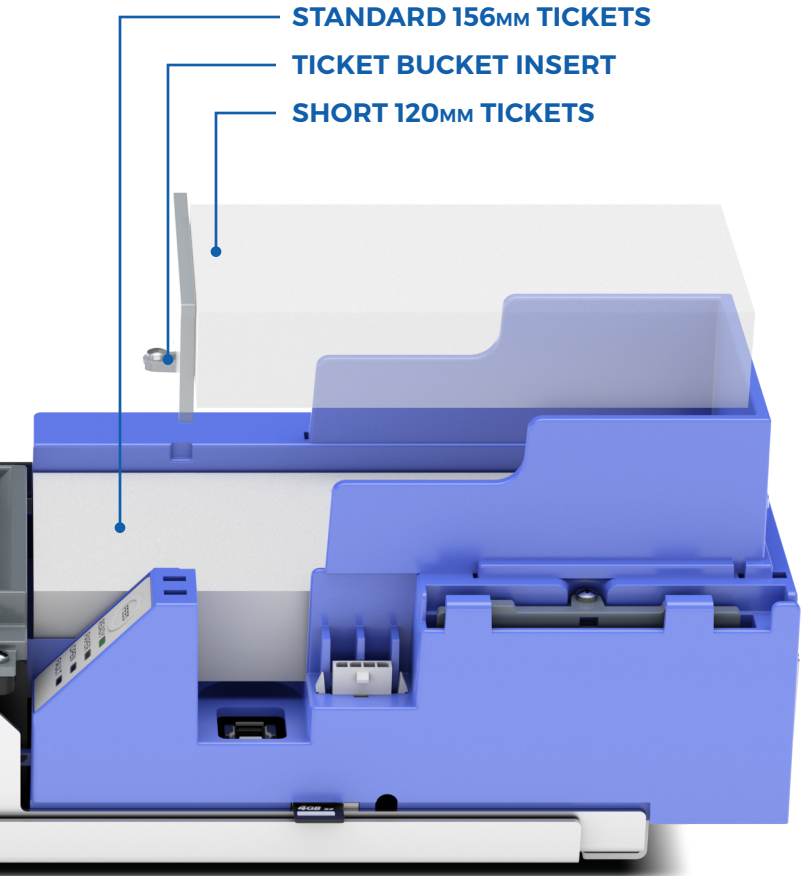

Why settle for subpar technology? Have an "Edge" over the rest.

300 DPI

The Epic Edge™ offers more than twofold of improvement in image quality over current industry options thanks to its 300 DPI print resolution. This unmatched resolution not only provides stunning graphics and eye-catching tickets, but it also saves casino operators time. By printing high-quality razor-sharp barcodes, the “Edge” increases ticket acceptance rates and reduces attendant calls, optimizing casino performance and allowing slot and table operations to run at peak efficiency. This high-resolution also provides for a nearly unlimited array of characters of multiple languages to fit the needs of casinos world-wide.

300DPI

90,000 pixels per inch

FASTEST FIRMWARE UPLOADING

Epic Edge™ comes with two additional high-speed interfaces to simplify firmware updates and graphics downloads.

A new Micro SD Card interface makes it simple to update the printer on the slot floor, without having to carry a laptop or turn off the slot machine. Simply un-rack the printer, plug in a Micro SD Card and wait for a printed ticket confirming that the update is complete.

A high-speed USB Interface makes it easy to connect the Epic Edge to a laptop for updates performed on or off the casino floor.

ECO-FRIENDLY TICKET BUCKET

The Epic Edge™ contains an adjustable ticket bucket that allows operators to use smaller, paper-saving tickets to work with ecological programs being implemented in casinos. More functional than ever, the Epic Edge can handle two ticket sizes. The new smaller (120mm) ticket enables casinos to save money while also helping casinos achieve environmental goals. Additionally, the Epic Edge also handles standard (156mm) tickets.

ONE PRINTER FOR ALL GAMES

The Epic Edge™ is the one printer that can be used interchangeably in all OEM platforms. By incorporating all interfaces into one board, casino operators reduce costs by only inventorying a single printer, for any game.